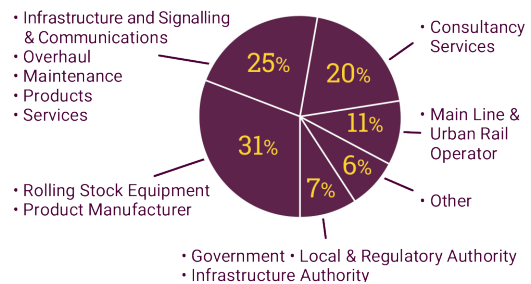

Visitors Primary Activity

First Time Exhibitor Package

£3,300

Our First Time Exhibitor Package includes a 9sqm stand and all the services that you will need for a successful participation **saving you 30% off the full price stand cost.**

+ 9sqm Fully Furnished Shell Scheme.