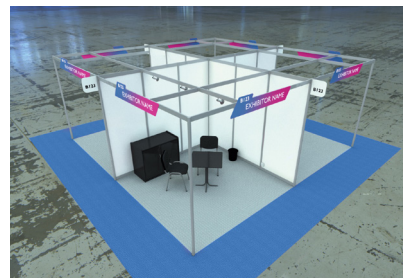

+ 9sqm Fully Furnished Shell Scheme.

+ Marketing Package

- Company logo and product categories on website profile page
- 150 word company profile on the show website
- Contact details and hyperlink to your company website and social media accounts
- Promotion of the First Time Exhibitor Zone in our newsletters to our visitor database